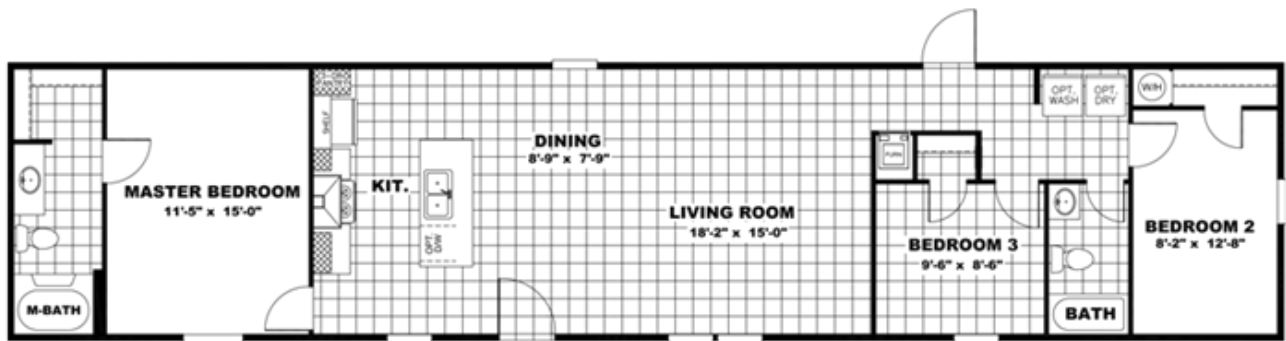

THE BREEZE

Model number: 29SSP16723AH

3 beds • 2 baths • 1152 sq.ft. • 16' width • 72' depth

Our home building facilities invest in continuous product and process improvements. Plans, dimensions, features, materials, specifications and availability are subject to change without notice or obligation. Renderings and floor plans are representative likenesses of our homes and may differ from the actual homes. We invite you to tour a Home Center near you and inspect the highest value in quality housing available or call (910) 429-1923 to speak with a Home Consultant. Copyright 2017, CMH. All rights reserved.