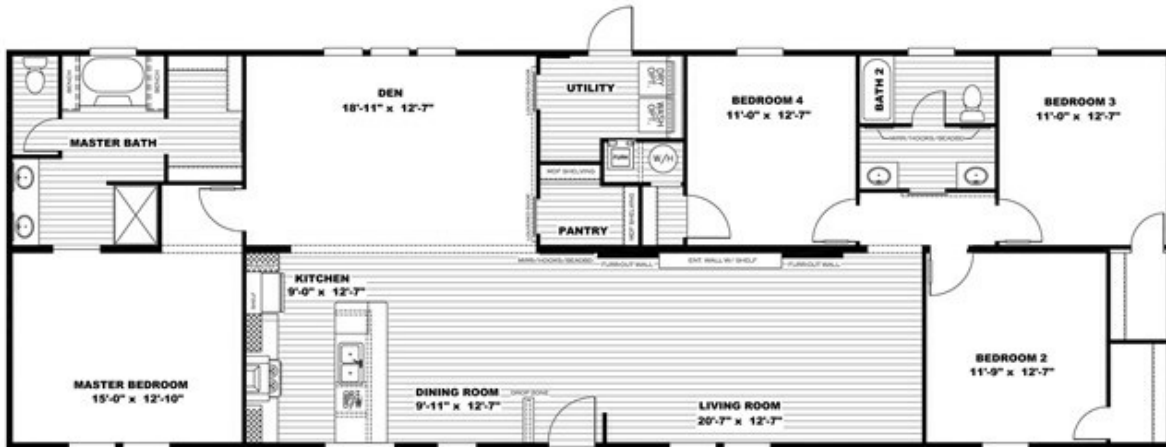

THE BREEZE II

Model number: 29SSP28764AH

4 beds • 2 baths • 2128 sq.ft. • 28' width • 76' depth

Our home building facilities invest in continuous product and process improvements. Plans, dimensions, features, materials, specifications and availability are subject to change without notice or obligation. Renderings and floor plans are representative likenesses of our homes and may differ from the actual homes. We invite you to tour a Home Center near you and inspect the highest value in quality housing available or call (910) 429-1923 to speak with a Home Consultant. Copyright 2017, CMH. All rights reserved.