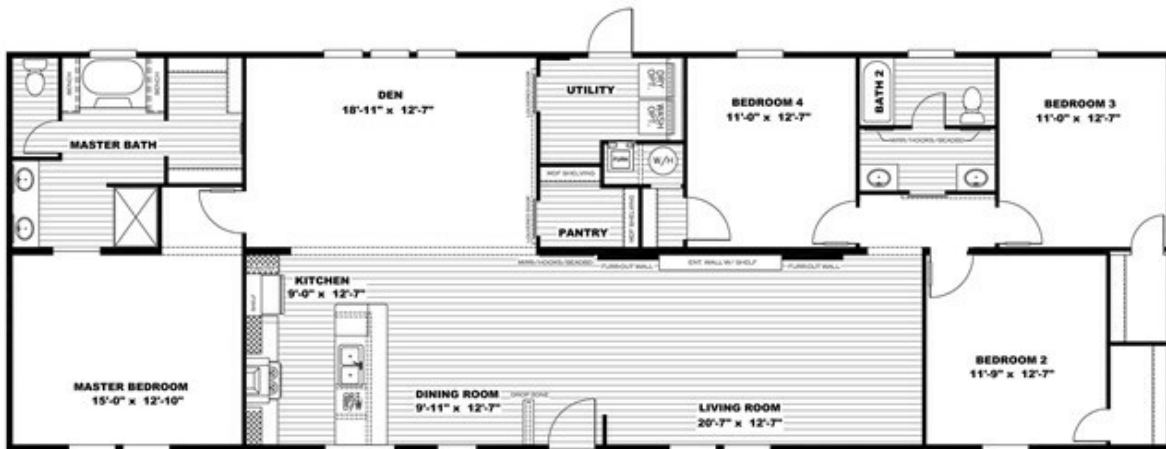

THE BREEZE II Model number: 29SSP28764AH

4 beds • 2 baths • 2128 sq.ft. • 28' width • 76' depth

Our home building facilities invest in continuous product and process improvements. Plans, dimensions, features, materials, specifications and availability are subject to change without notice or obligation. Renderings and floor plans are representative likenesses of our homes and may differ from the actual homes. We invite you to tour a Home Center near you and inspect the highest value in quality housing available or call (910) 429-1923 to speak with a Home Consultant. Copyright 2017, CMH. All rights reserved.