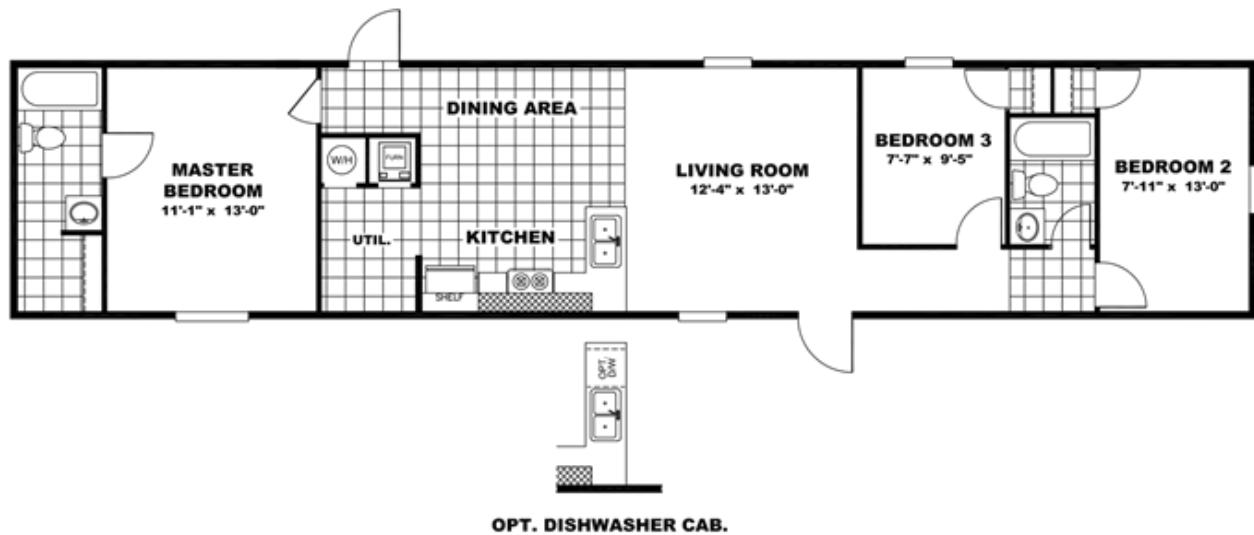

THE STEAL I Floor plan number: CWP034246TN

2 beds • 1 baths • 924 sq.ft. • 14' width • 66' depth

Our home building facilities invest in continuous product and process improvements. Plans, dimensions, features, materials, specifications and availability are subject to change without notice or obligation. Renderings and floor plans are representative likenesses of our homes and may differ from the actual homes. We invite you to tour a Home Center near you and inspect the highest value in quality housing available or call (910) 429-1923 to speak with a Home Consultant. Copyright 2017, CMH. All rights reserved.