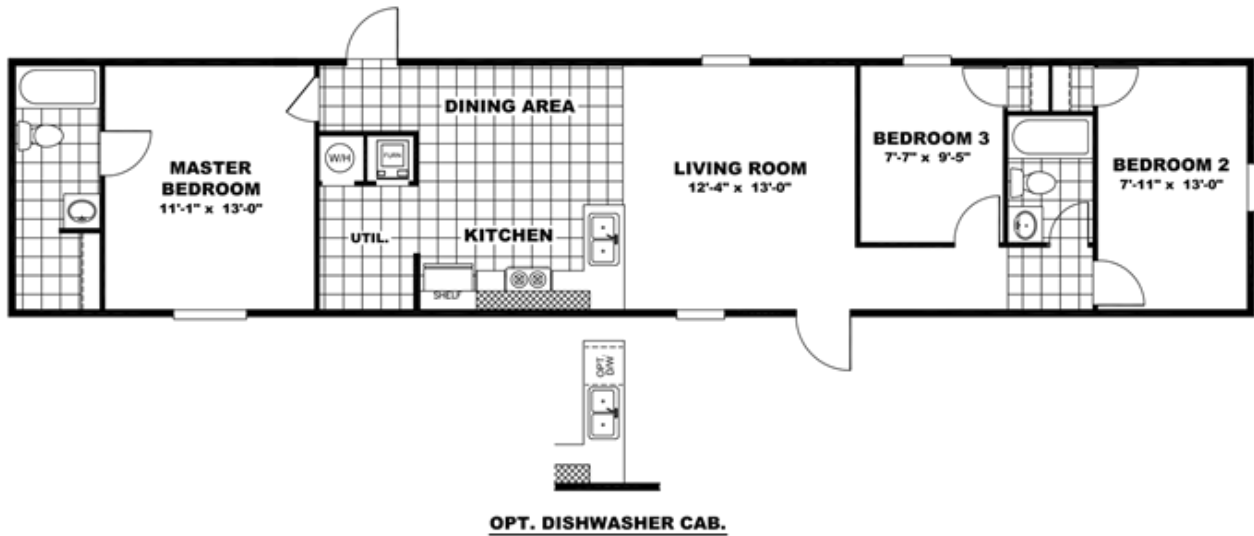

THE STEAL I

Model number: 36TRU14663AH17

2 beds • 1 baths • 924 sq.ft. • 14' width • 66' depth

Our home building facilities invest in continuous product and process improvements. Plans, dimensions, features, materials, specifications and availability are subject to change without notice or obligation. Renderings and floor plans are representative likenesses of our homes and may differ from the actual homes. We invite you to tour a Home Center near you and inspect the highest value in quality housing available or call (910) 429-1923 to speak with a Home Consultant. Copyright 2017, CMH. All rights reserved.